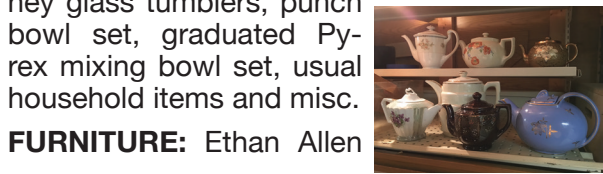

TRACTOR/TOOLS: International Cub with belly mower and snow blade, Craftsman table saw, 5HP Huskee Tiller, Homelite weed whip, pressure washer, Wizard 18/39 mower, Columbian vice, yard cart, Delta band saw, wood extension ladder, assorted hand tools, screw drivers, C-clamps, sockets, aluminum step ladder, yard tools

TERMS ON CHATTELS: Driver's license or State ID required to register for bidder number. Cash, Check, Debit Card, Visa, or Master Card accepted. 4% buyer's premium on all sales; 4% waived for cash or check. Information is believed to be accurate but not guaranteed.

AUCTION BY ORDER OF: Nancy Bushick Family Trust, Helen M. Hollis, Trustee

APPRENTICE AUCTIONEERS/REALTORS:

Kristen Kiko Yard, 330-234-7110, kristen@kikocompany.com and Ashley Ritchey, 330-495-3474, adelgratta@kikocompany.com

AUCTIONEER/REALTOR: Peter Kiko

330.455.9357 • kikoauctions.com